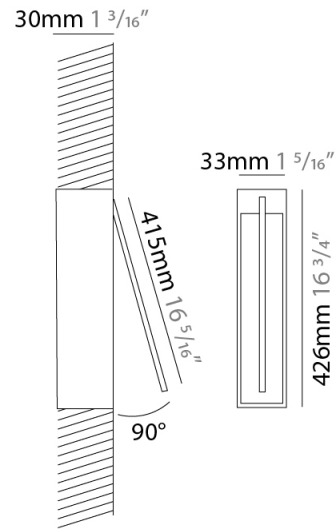

PROJECT
TYPE
SPECIFIER
QUANTITY
DATE

SPILLO 1 ROD RECESSED

D46006- -

base number
Color   Finish
Temperature   Options

1. To build a product code in our configurator select the specify button on the base model # product page
2. To build a manual product code on this datasheet choose from the options listed below in blue font and add the suffix to the base model #

GENERAL

Series: Spillo
Subseries: Spillo 1 Rod
Brand: Icone
Division: Design
Mounting Type: Recessed
Mounting Location: Wall
Subcategory: Ambient

PHYSICAL

Shape: Rectangle
Width (mm): 33
Width (in): 1 ⁵/₁₆
Height (mm): 426
Height (in): 16 ³/₄
Min. Recessing Depth (mm): 30
Min. Recessing Depth (in): 1 ³/₁₆
Light Distribution: Adjustable
[Fixture Finish: WHI / BLK / CHR / BGD](#)
Fixture Material: Brass

ELECTRICAL

Lamp Type: LED
Total Output Wattage (W): 4.8
Dimming: 0-10V Dimming
Driver Included: No
Driver Location: Remote
Driver Type: Constant Voltage - 120Vac
Driver Class: Class 2
Input Voltage (V): 120
Output Voltage (V): 12
Upon Request: (Not included, see components) 0-10Vdc dimming / 277Vac

LED

[Color Temperature (°K): 2700 / 3000](#)
Nominal Lumen (lm): 440
CRI: >90 CRI
Lamp Life (hrs): 50000

OPTICAL

Adjustability: Tilt 120°

RATINGS AND CERTIFICATIONS

Certified By: Certified for North American Standards
IP rating: IP20