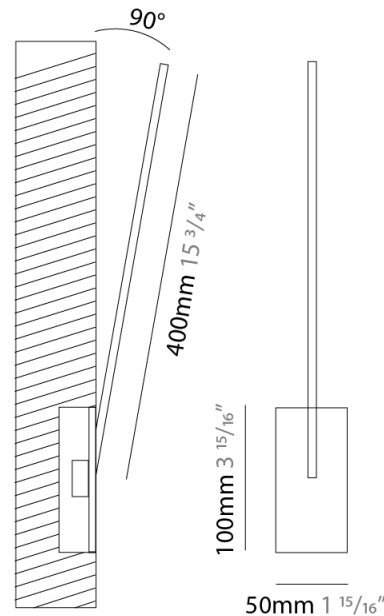

PROJECT	_____
TYPE	_____
SPECIFIER	_____
QUANTITY	_____
DATE	_____

SPILLO 1 ROD RECESSED

D46014- _____ - _____
base number   Color   Finish
                         Temperature   Options

1. To build a product code in our configurator select the specify button on the base model # product page
2. To build a manual product code on this datasheet choose from the options listed below in blue font and add the suffix to the base model #

GENERAL

Series: Spillo
Subseries: Spillo 1 Rod
Brand: Icone
Division: Design
Mounting Type: Recessed
Mounting Location: Wall
Subcategory: Ambient

PHYSICAL

Shape: Rectangle
Width (mm): 50
Width (in): 1 ¹⁵/₁₆
Height (mm): 400
Height (in): 15 ³/₄
Light Distribution: Adjustable
Fixture Finish: WHI / BLK / CHR / BGD
Fixture Material: Brass

ELECTRICAL

Lamp Type: LED
Total Output Wattage (W): 4.8
Dimming: 0-10V Dimming
Driver Included: No
Driver Location: Remote
Driver Type: Constant Voltage - 120Vac
Driver Class: Class 2
Input Voltage (V): 120
Output Voltage (V): 12
Upon Request: (Not included, see components) 0-10Vdc dimming / 277Vac

LED

Color Temperature (°K): 2700 / 3000
Nominal Lumen (lm): 440
CRI: >90 CRI
Lamp Life (hrs): 50000

OPTICAL

Adjustability: Tilt 120°

RATINGS AND CERTIFICATIONS

Certified By: Certified for North American Standards
IP rating: IP20